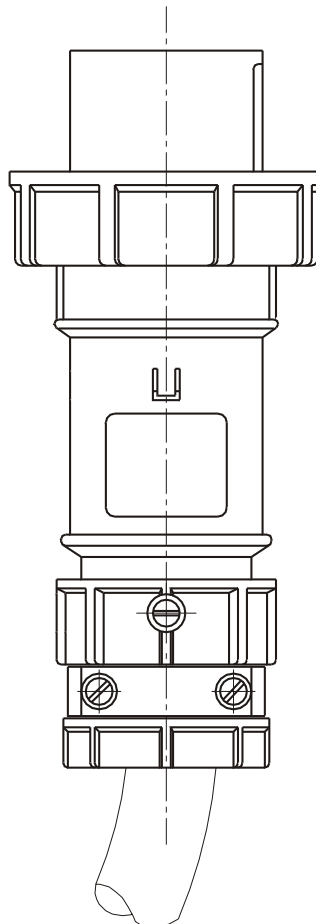

## PLUG, IN-LINE

<b>Part No.</b>	ME 430P9W
<b>Description:</b>	30 Amp 3 250Vac 3 Pole, 4 Wire Plug
<b>Construction:</b>	Watertight IEC IP 67
<b>Approvals:</b>	UL Listed Standards 1682; 1686 CSA Certification to Spec. C22.2 No. 182.1 IEC 60309-1; IEC 60309-2

**IEC COLOR CODE:** Blue

**GROUND SOCKET:** 3 Hour Position Mates with Female in 9 Hour Position.

Front View of Plug

Wire Range: #8 - #12 AWG  
Cord Range: .43" - .94"  
Threaded Cable Entry: 1" NPT

Drawing Not to Scale