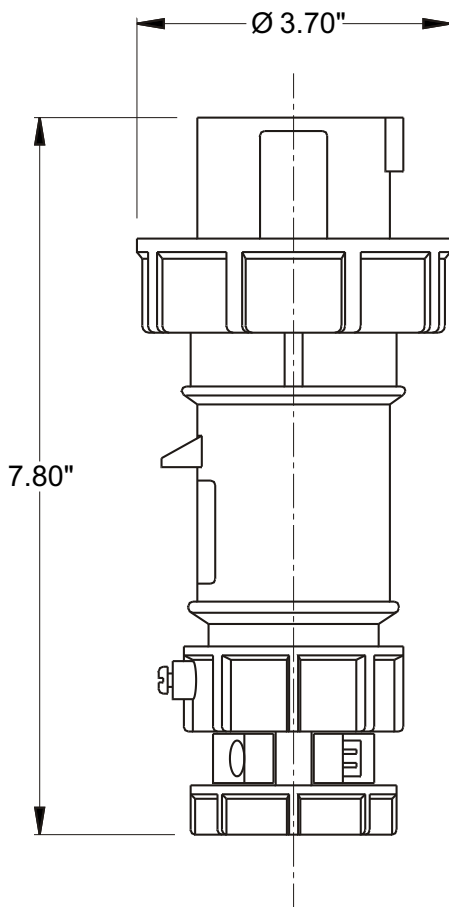

## PLUG, IN-LINE

<b>Part No.</b>	ME 430P9W
<b>Description:</b>	30 Amp 3 250Vac 3 Pole, 4 Wire Plug
<b>Construction:</b>	Watertight IEC IP 67
<b>Approvals:</b>	UL Listed Standards 1682; 1686 CSA Certification to Spec. C22.2 No. 182.1 IEC 60309-1; IEC 60309-2

**IEC COLOR CODE:** Blue

**GROUND SOCKET:** 3 Hour Position Mates with Female in 9 Hour Position.

Front View of Plug

Wire Range: #8 - #12 AWG  
Cord Range: .43" - .94"  
Threaded Cable Entry: 1" NPT

Drawing Not to Scale